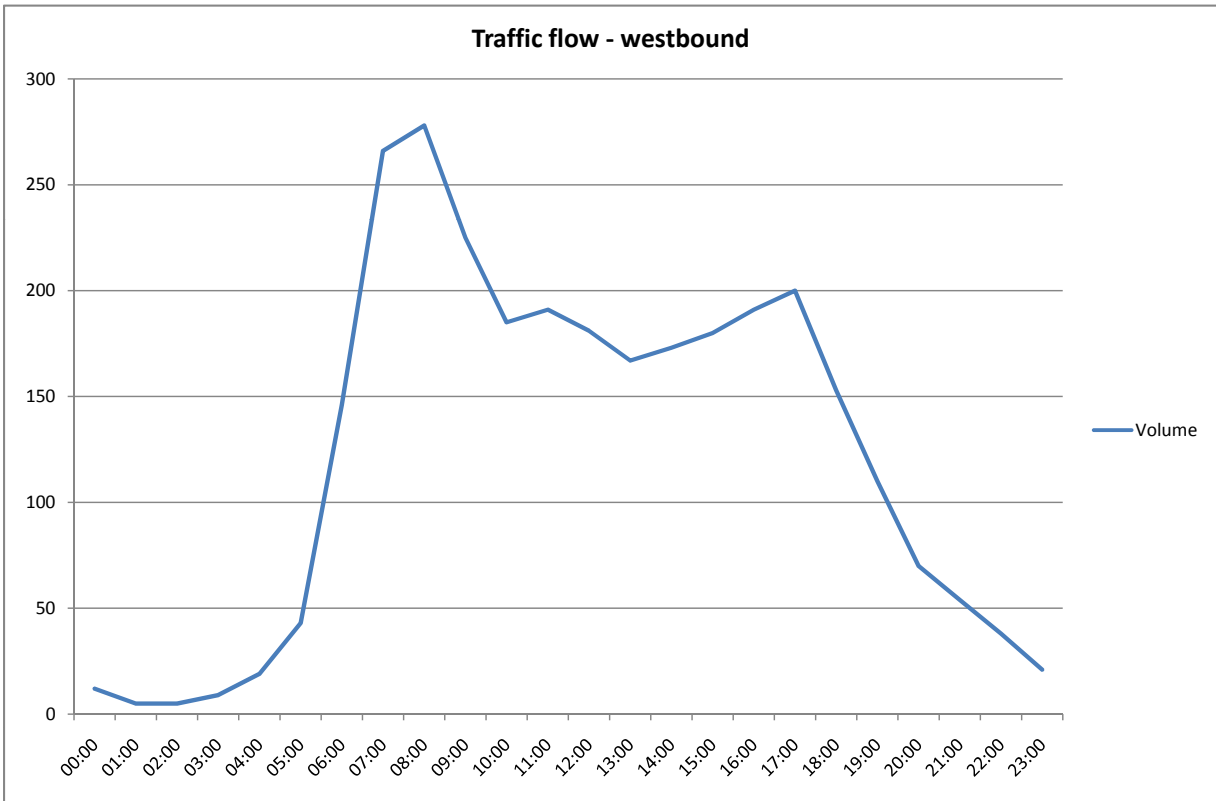

# A272 High Street Buxted - Speed data collected 24 June to 1 July 2010

**Note:** The 85th percentile speeds between the hours of 2:00 and 4:00 am are shown as zero as there were not enough vehicles passing through to register an accurate figure.