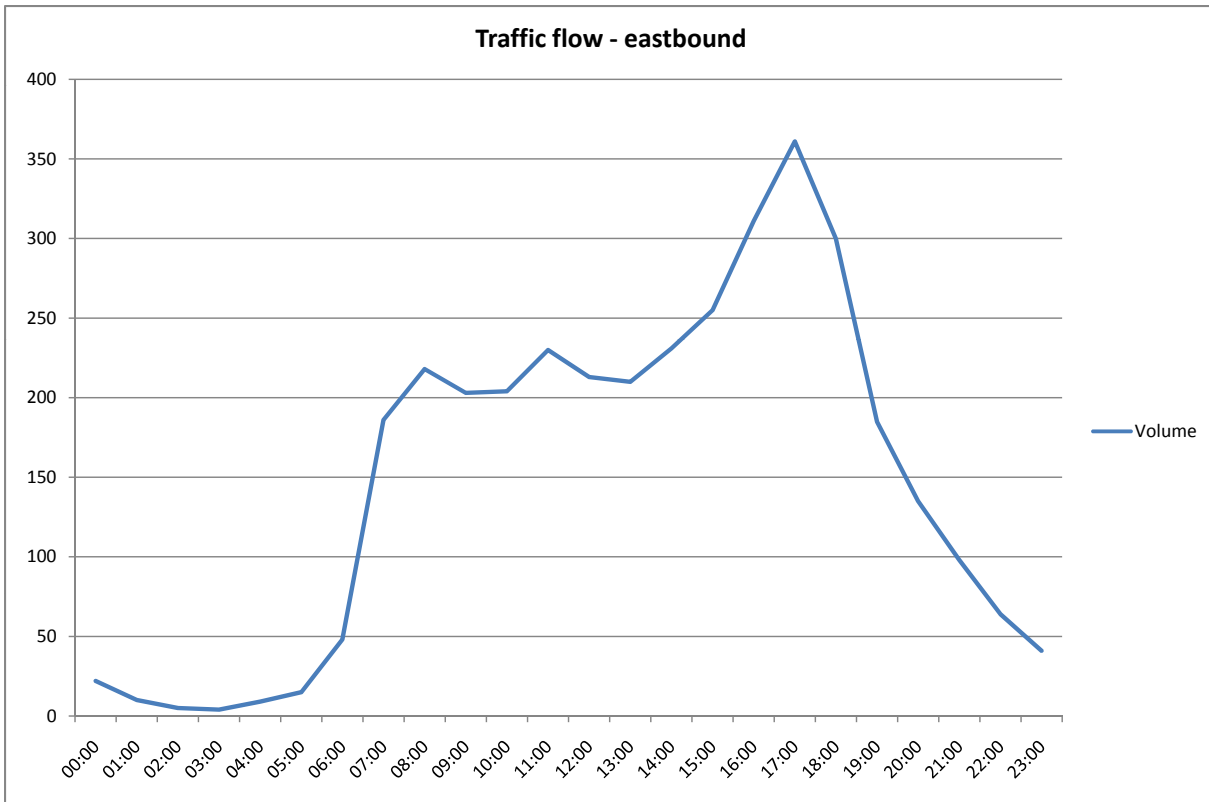

# A272 High Street Buxted - Speed data collected 24 June to 1 July 2010

**Note:** The 85th percentile speeds between the hours of 2:00 and 4:00 am are shown as zero as there were not enough vehicles passing through to register an accurate figure.