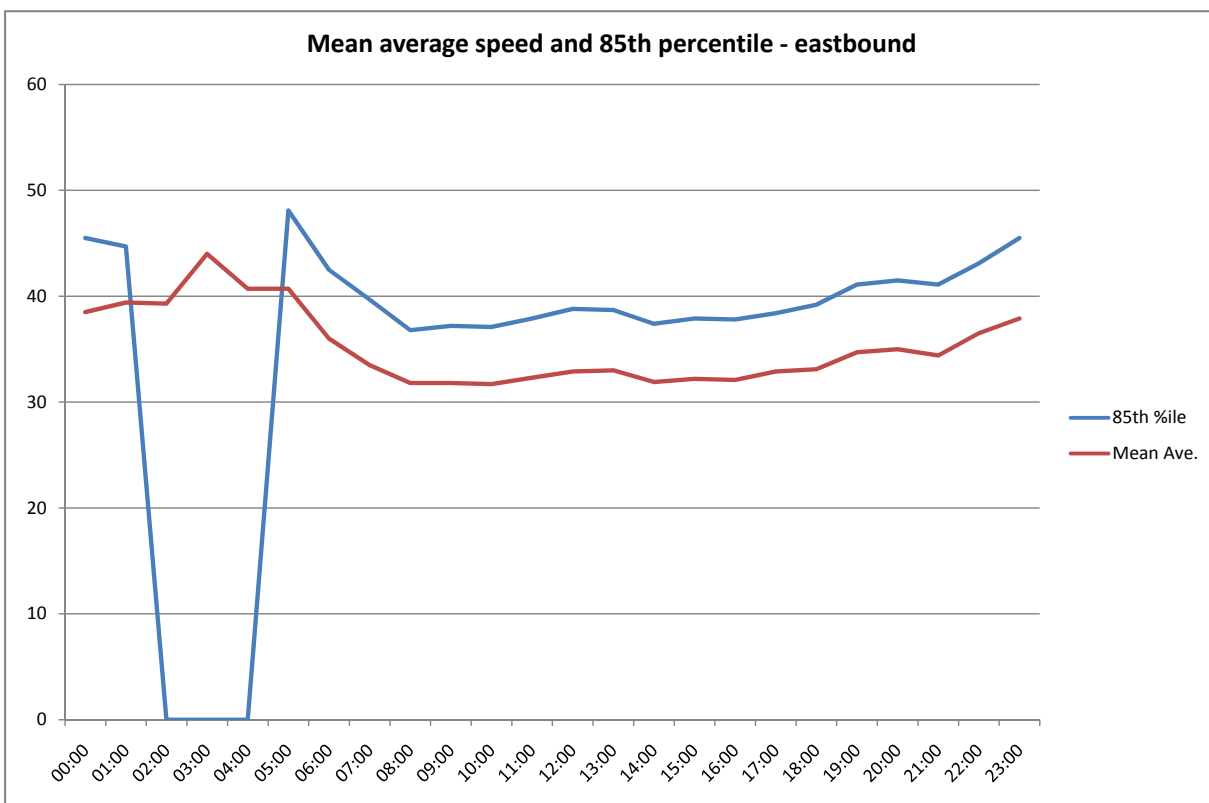

# A272 High Street Buxted - Speed data collected 24 June to 1 July 2010

**Note:** The 85th percentile speeds between the hours of 2:00 and 4:00 am are shown as zero as there were not enough vehicles passing through to register an accurate figure.