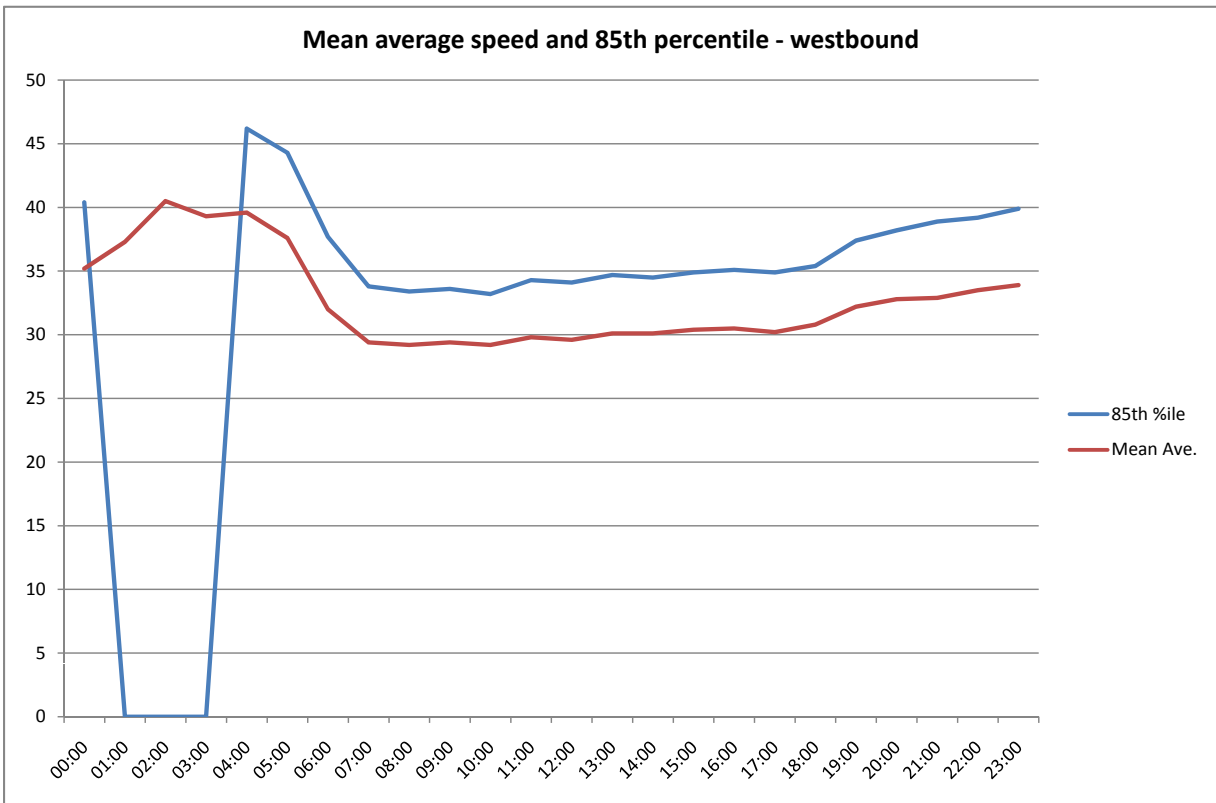

# A272 High Street Buxted - Speed data collected 24 June to 1 July 2010

**Note:** The 85th percentile speeds between the hours of 2:00 and 4:00 am are shown as zero as there were not enough vehicles passing through to register an accurate figure.